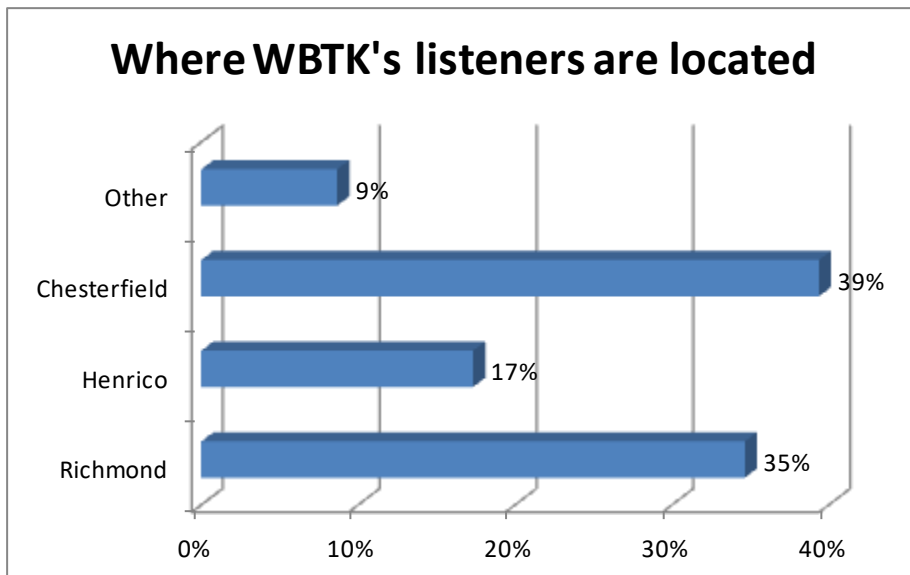

## Sex of WBTK listeners

## Sex

Male	29%
Female	71%

## Age

<21	4%
21-30	17%
31-40	43%
41-50	20%
>51	15%

## Where WBTK's listeners are located