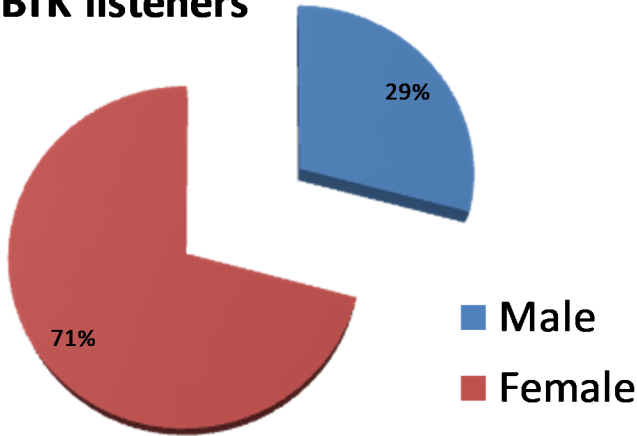

# WBTK Listener Demographic Information

## Sex of WBTK listeners

## Sex

Male	29%
Female	71%