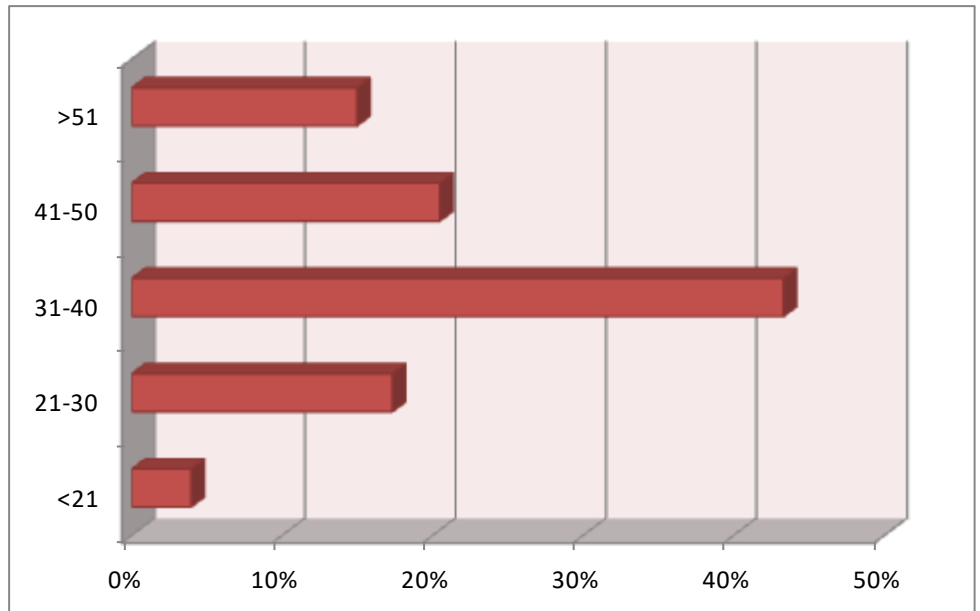

# WBTK Listener Demographic Information

## Sex of WBTK listeners

## Sex

Male	29%
Female	71%

## Age

<21	4%
21-30	17%
31-40	43%
41-50	20%
>51	15%