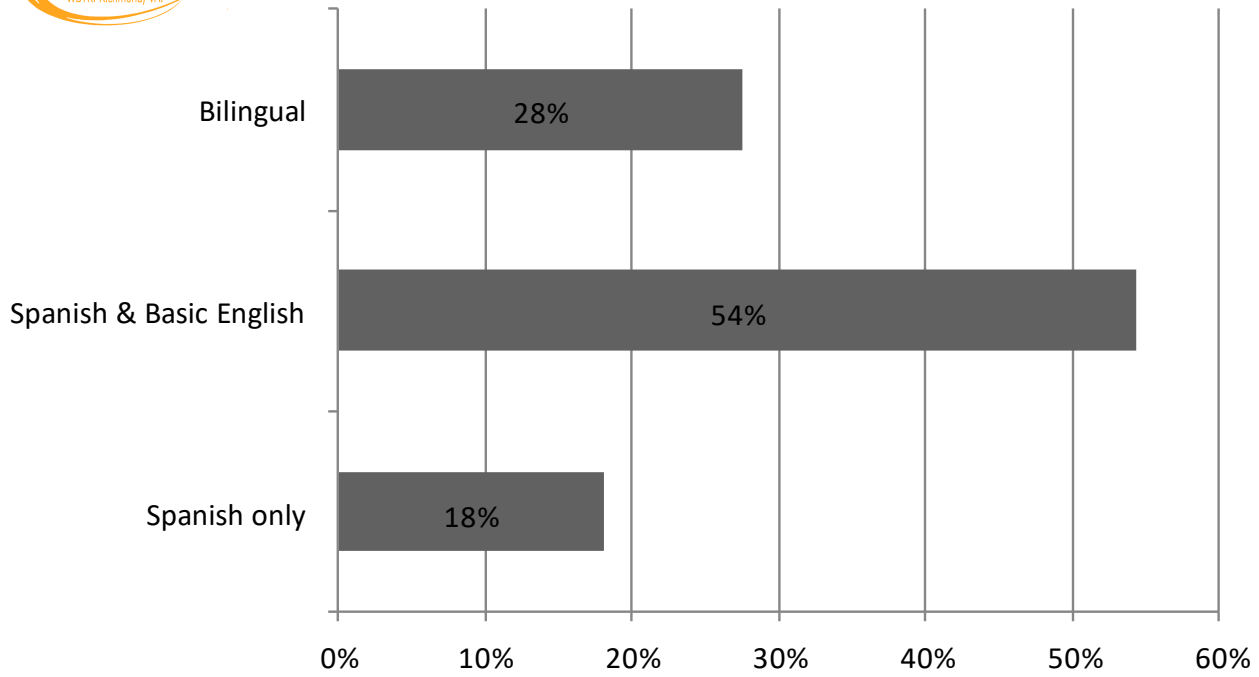

I speak/I understand