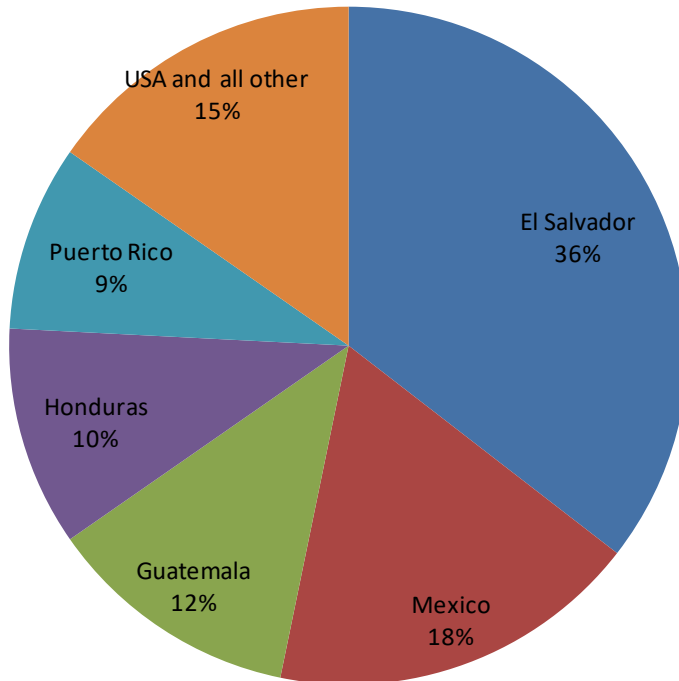

## Age

<21	4%
21-30	17%
31-40	43%
41-50	20%
>51	15%

## Where WBTK's listeners are located

## Listeners' Country of Origin